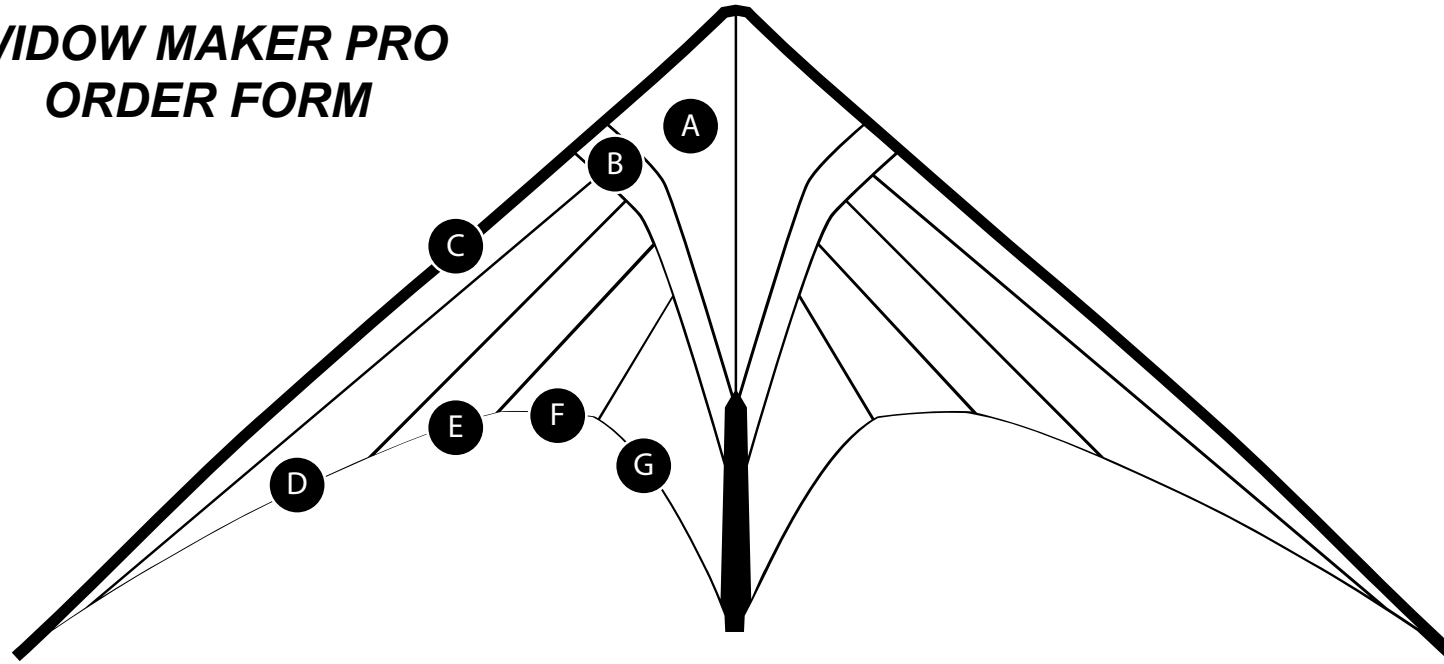

WIDOW MAKER PRO ORDER FORM

A L _____ R _____

B L _____ R _____

C L _____ R _____

D L _____ R _____

E L _____ R _____

F L _____ R _____

G L _____ R _____

Use the on-line colorizer to design your custom kite. Write the color names as they appear in the spaces provided. Use only the color names that appear on our website. Any other color name may cause your custom kite not to be made.

The colors represented in the on-line colorizer depict available fabric colors. The actual fabric color may be different than what is shown. Sky Burner Kites takes no responsibility if the color you pick does not match the actual fabric color.

Although the colorizer allows for different colors for each panel, we recommend designing your kite so that the left and right side colors match.